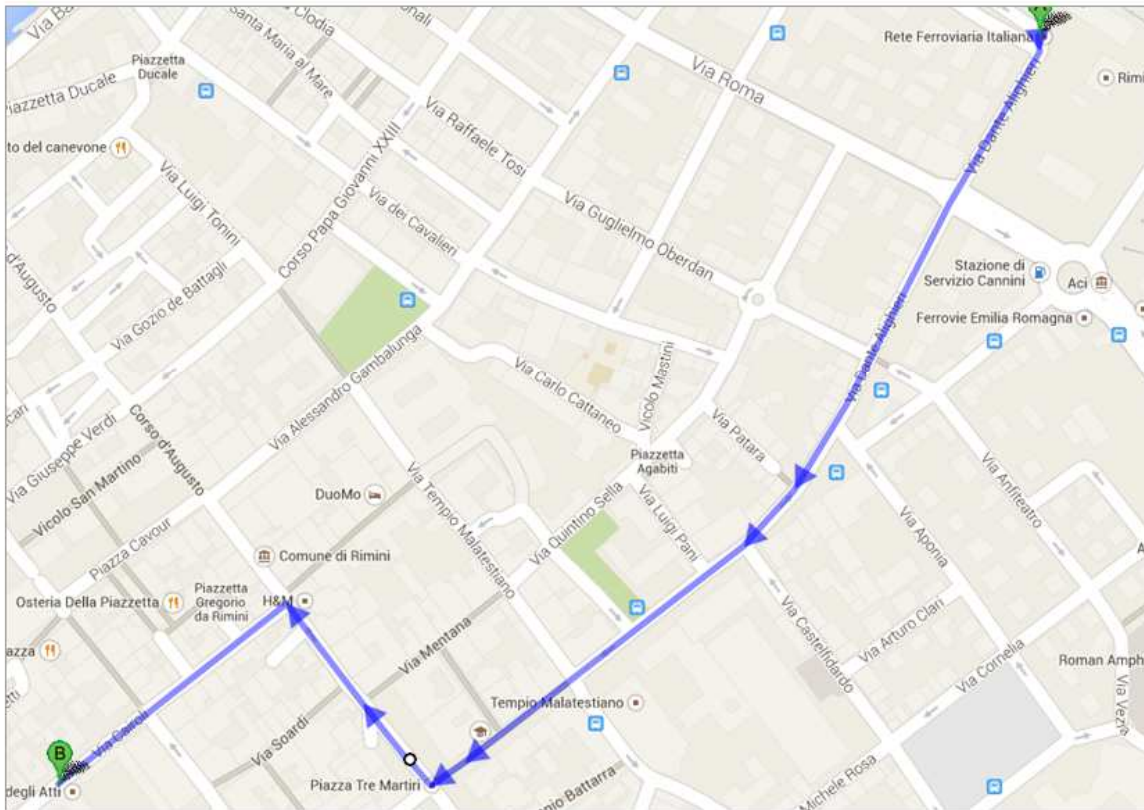

Parcheggi Rimini Lettimi

January 12, 2018

 Parcheggi

1:9,028

Sources: Esri, HERE, DeLorme, USGS, Intermap, INCREMENT P, NRCAN, Esri Japan, METI, Esri China (Hong Kong), Esri Korea, Esri (Thailand), MapmyIndia, NGCC, © OpenStreetMap contributors, and the GIS User Community

da Piazzale Cesare Battisti a Via Cairoli - Google Maps

Pagina 1 di 2

<https://maps.google.it/maps?hl=it&tab=w1>

29/09/2014