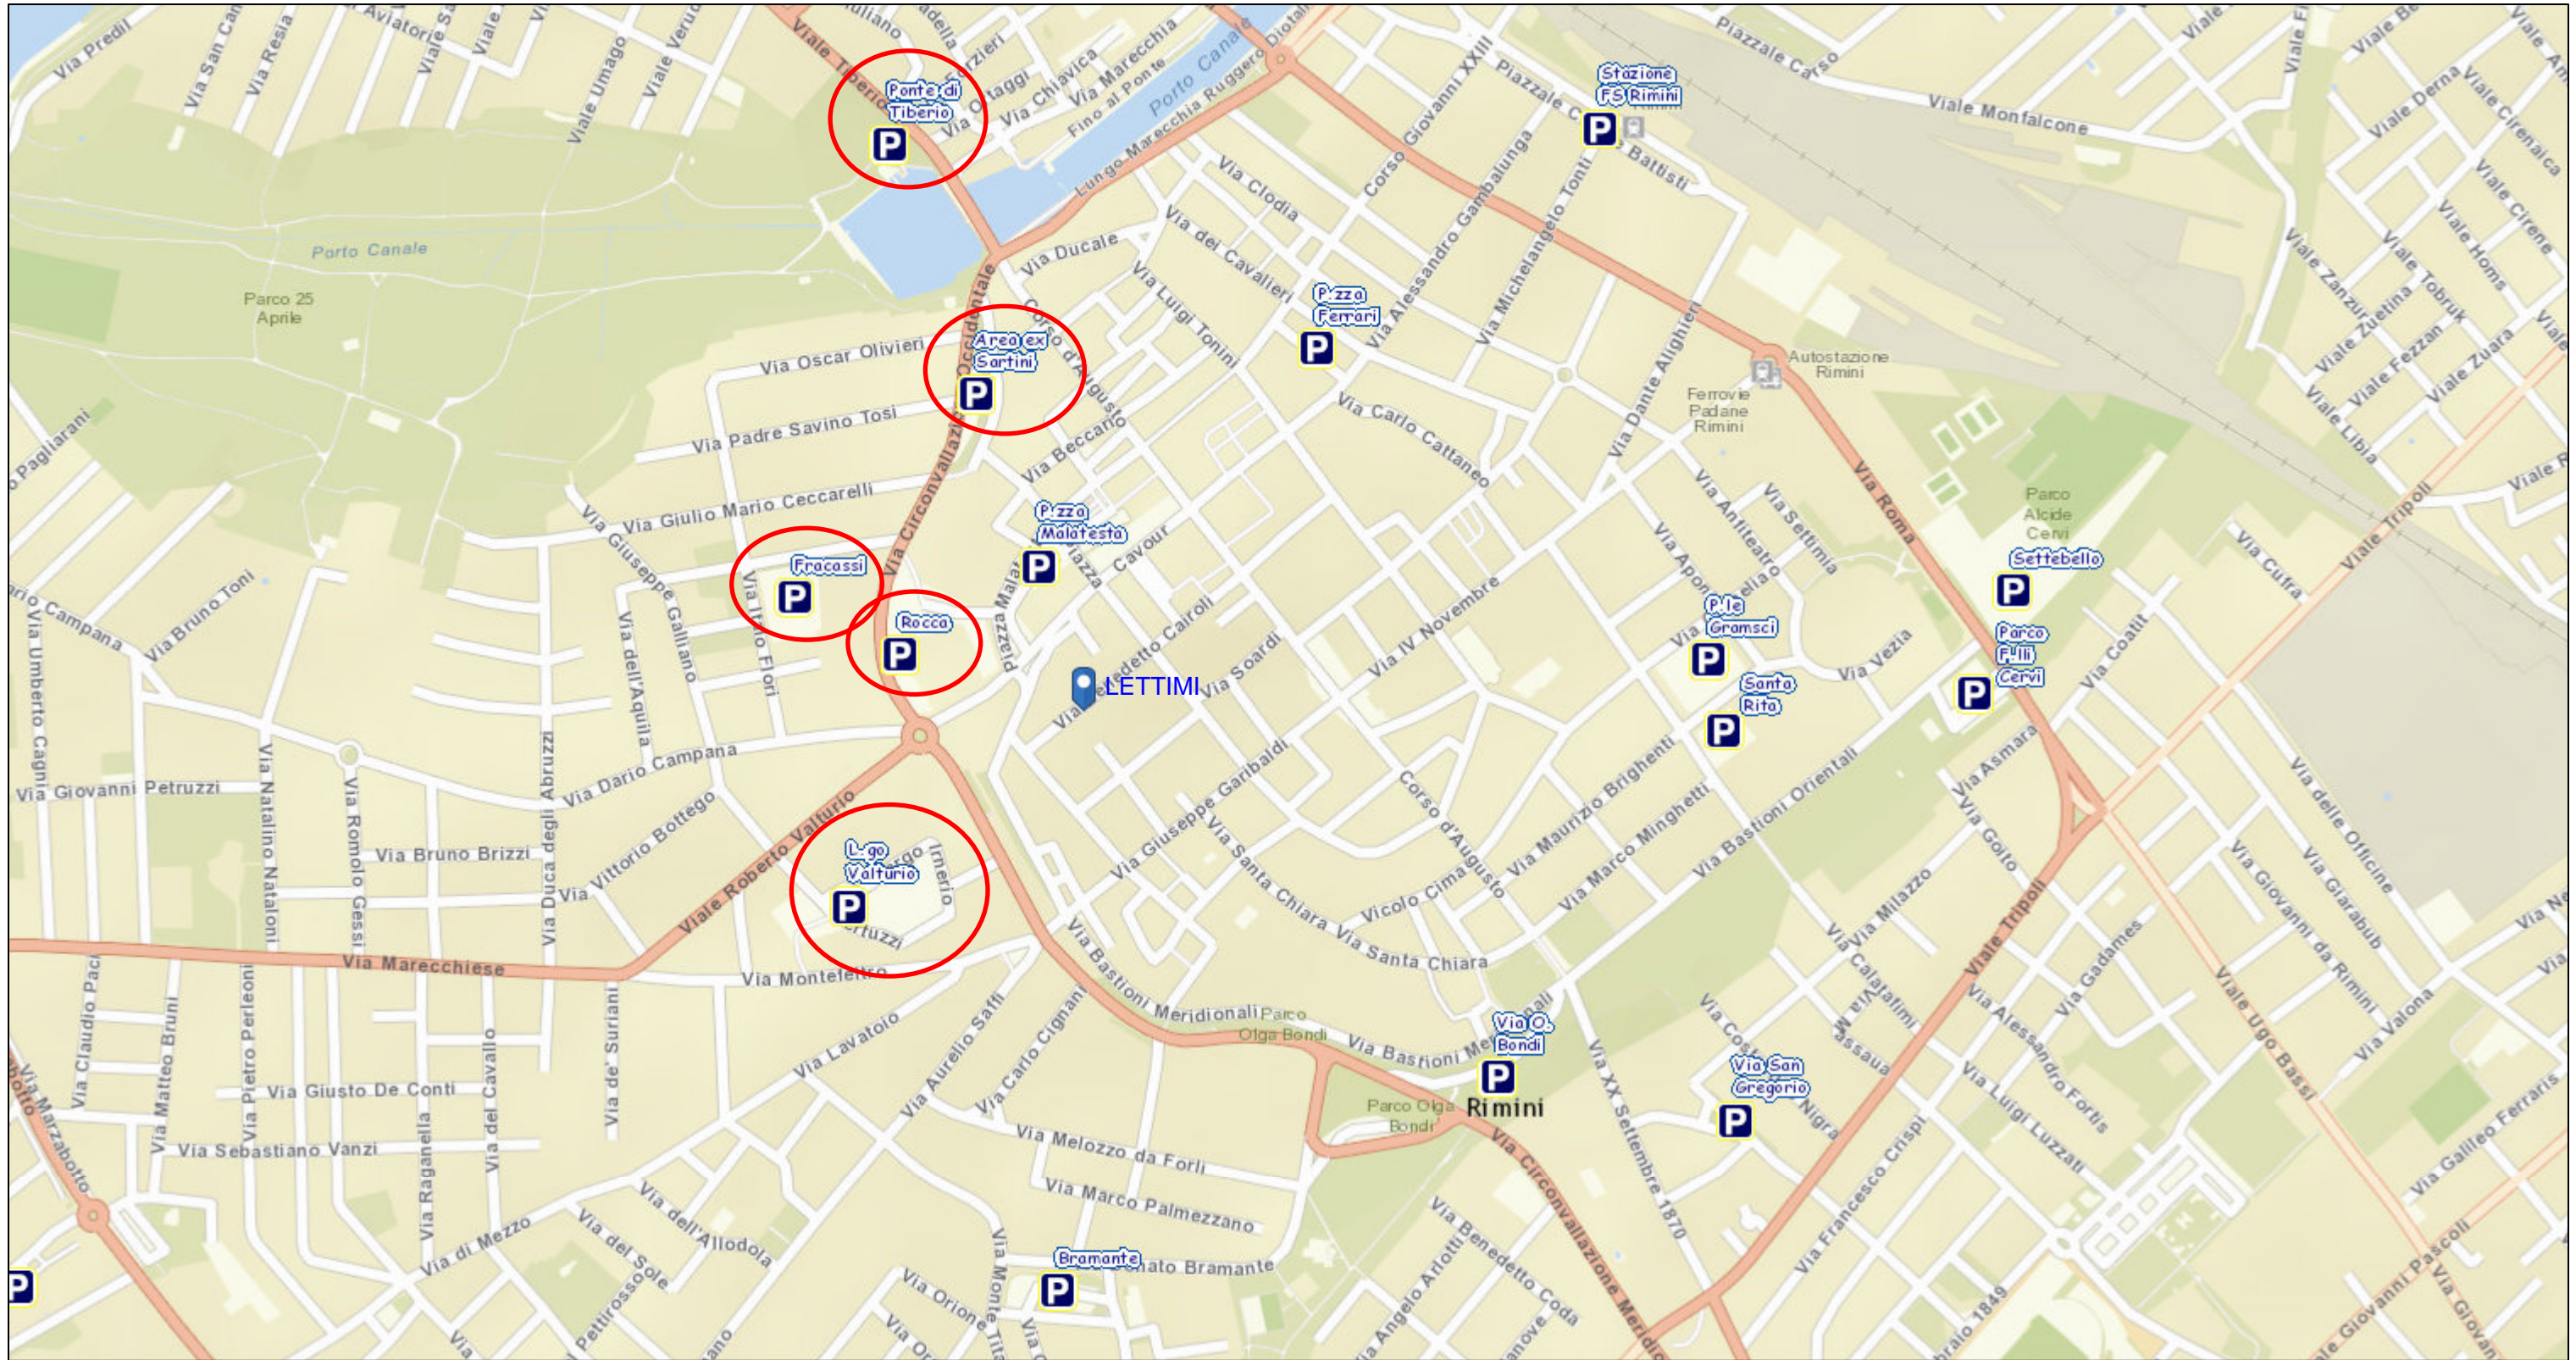

Parcheggi Rimini Lettimi

January 12, 2018

 Parcheggi

1:9,028

Sources: Esri, HERE, DeLorme, USGS, Intermap, INCREMENT P, NRCAN, Esri Japan, METI, Esri China (Hong Kong), Esri Korea, Esri (Thailand), MapmyIndia, NGCC, © OpenStreetMap contributors, and the GIS User Community

da Piazzale Cesare Battisti a Via Cairoli - Google Maps

Pagina 1 di 2

<https://maps.google.it/maps?hl=it&tab=w1>

29/09/2014